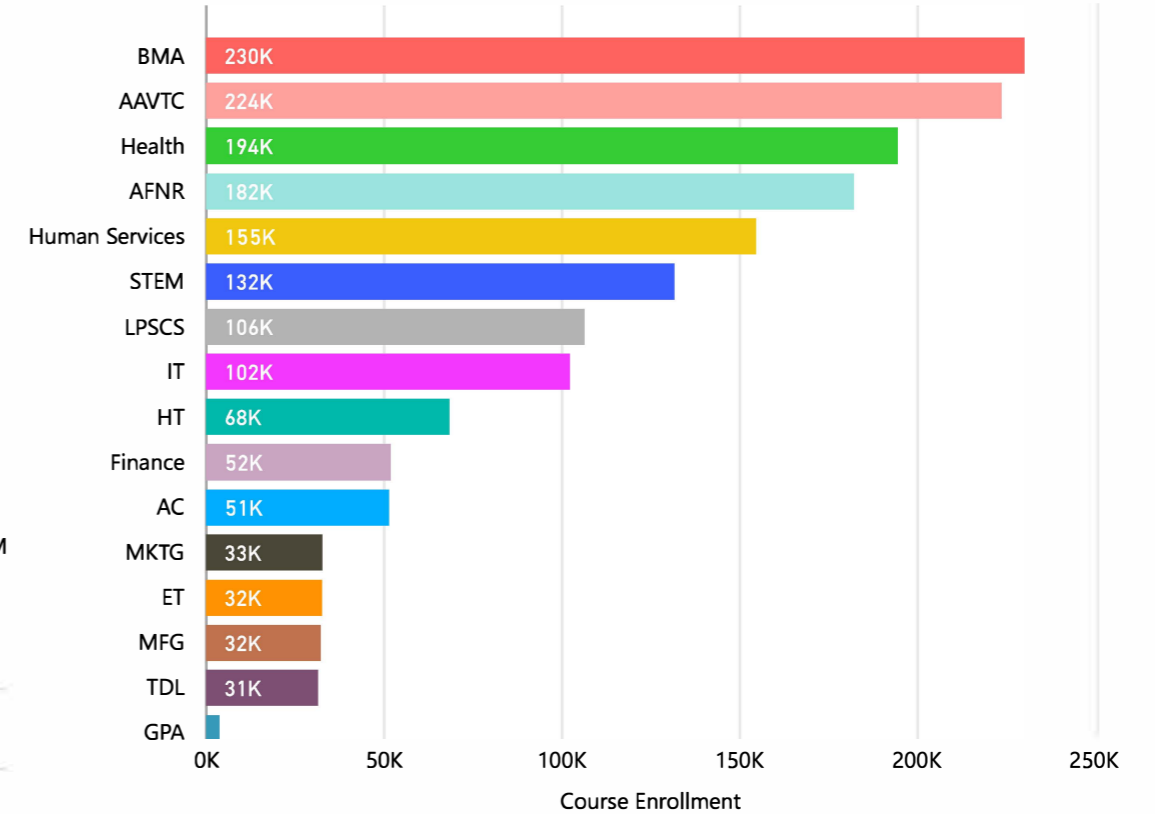

1. What are High Demand Career Clusters in TX?

3. What is the Overall Course Enrollment in TX by Career Cluster?

2. What are the Top 5 High Wage Career Clusters in TX?

4. What is the Distribution of Course Enrollment by Career Cluster?

The TEA is considering providing regional dashboard data in the future.